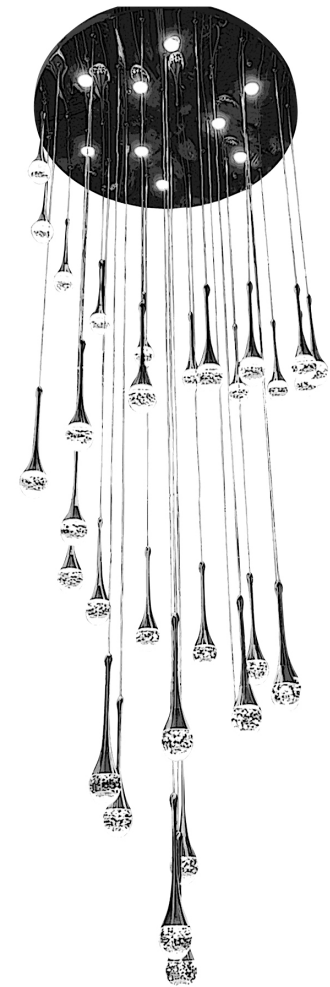

Item No. 8601-32

LUXURY LIGHT
TARGET
SINCE 1980
light your life

Item No. 8601-32

Made By
CRYSTAL & ALUMINIUM

LUXURY LOOK
POWER : 190 W

 **LUXURY LIGHT**
TARGET
SINCE 1980
light your life

Item No. 8601-32

LUXURY LIGHT
TARGET
SINCE 1980
light your life

M
A
X
I
M
U
M
H
I
G
H
T

400 cm

80 cm

ITEM NO : 8601-32

BODY COLOR: GOLD, CHROME

MATERIAL : CRYSTAL & ALUMINIUM

WARRANTY : TWO YEARS

BRAND : TARGET