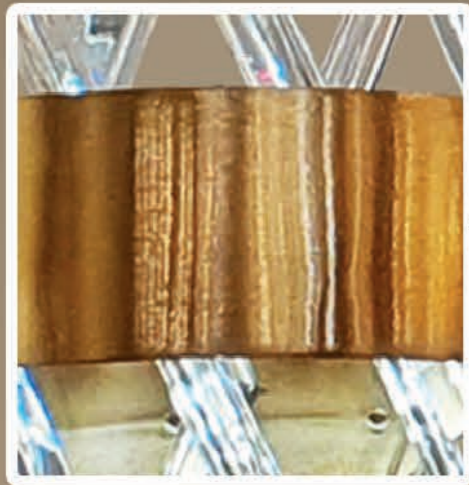

LUXURY LIGHT
TARGET
SINCE 1980
light your life

Item No. 9887-1200*350

**LUXURY LIGHT
TARGET**
SINCE 1980
light your life

STRONG METAL BASE WITH SCREWS

GOLDEN METAL BODY

CRYSTAL

Item No. 9887-1200*350