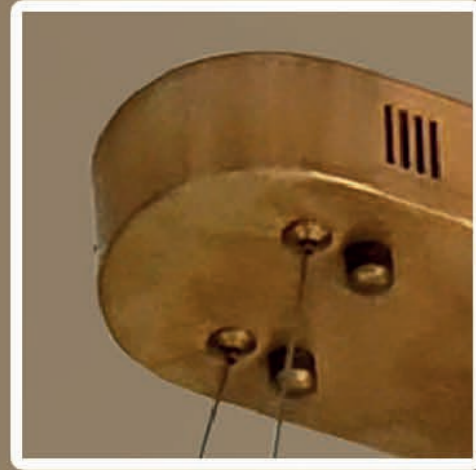

LUXURY LIGHT
TARGET
SINCE 1980
light your life

Item No. 9887-1200*350

**LUXURY LIGHT
TARGET**
SINCE 1980
light your life

STRONG METAL BASE WITH SCREWS

GOLDEN METAL BODY

CRYSTAL

Item No. 9887-1200*350