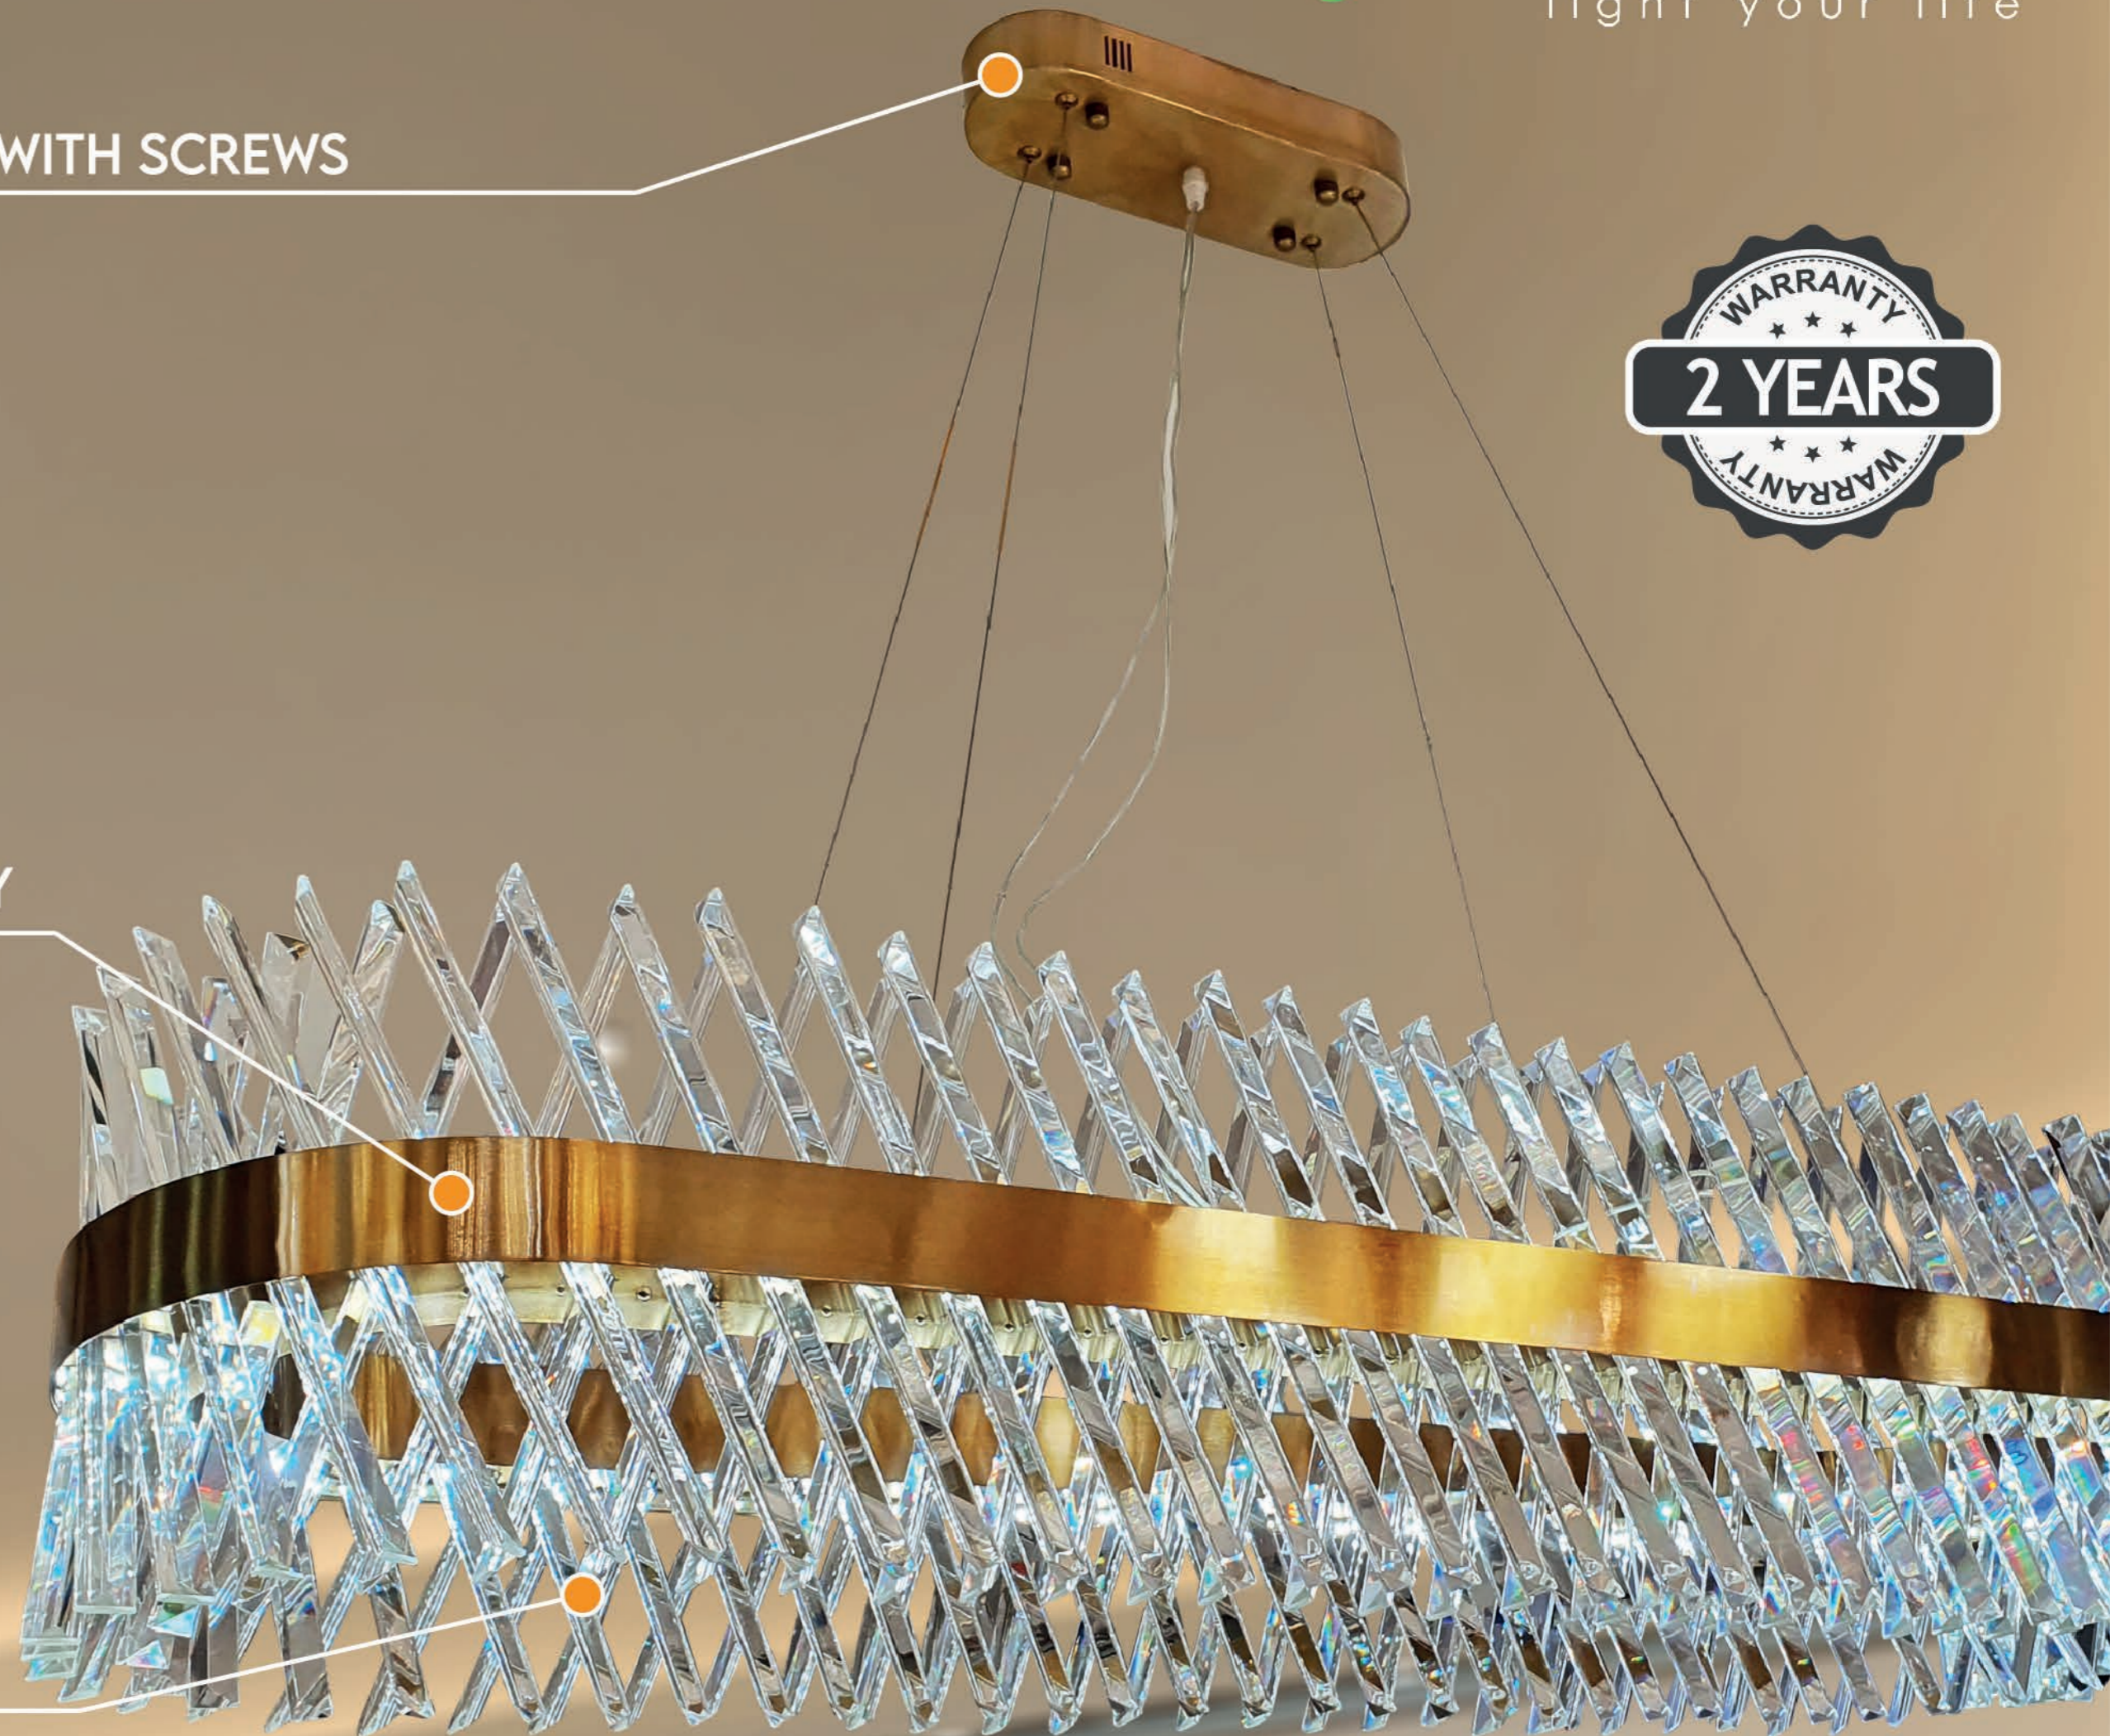

LUXURY LIGHT
TARGET
SINCE 1980
light your life

Item No. 9887-1200*350

**LUXURY LIGHT
TARGET**
SINCE 1980
light your life

STRONG METAL BASE WITH SCREWS

GOLDEN METAL BODY

CRYSTAL

Item No. 9887-1200*350