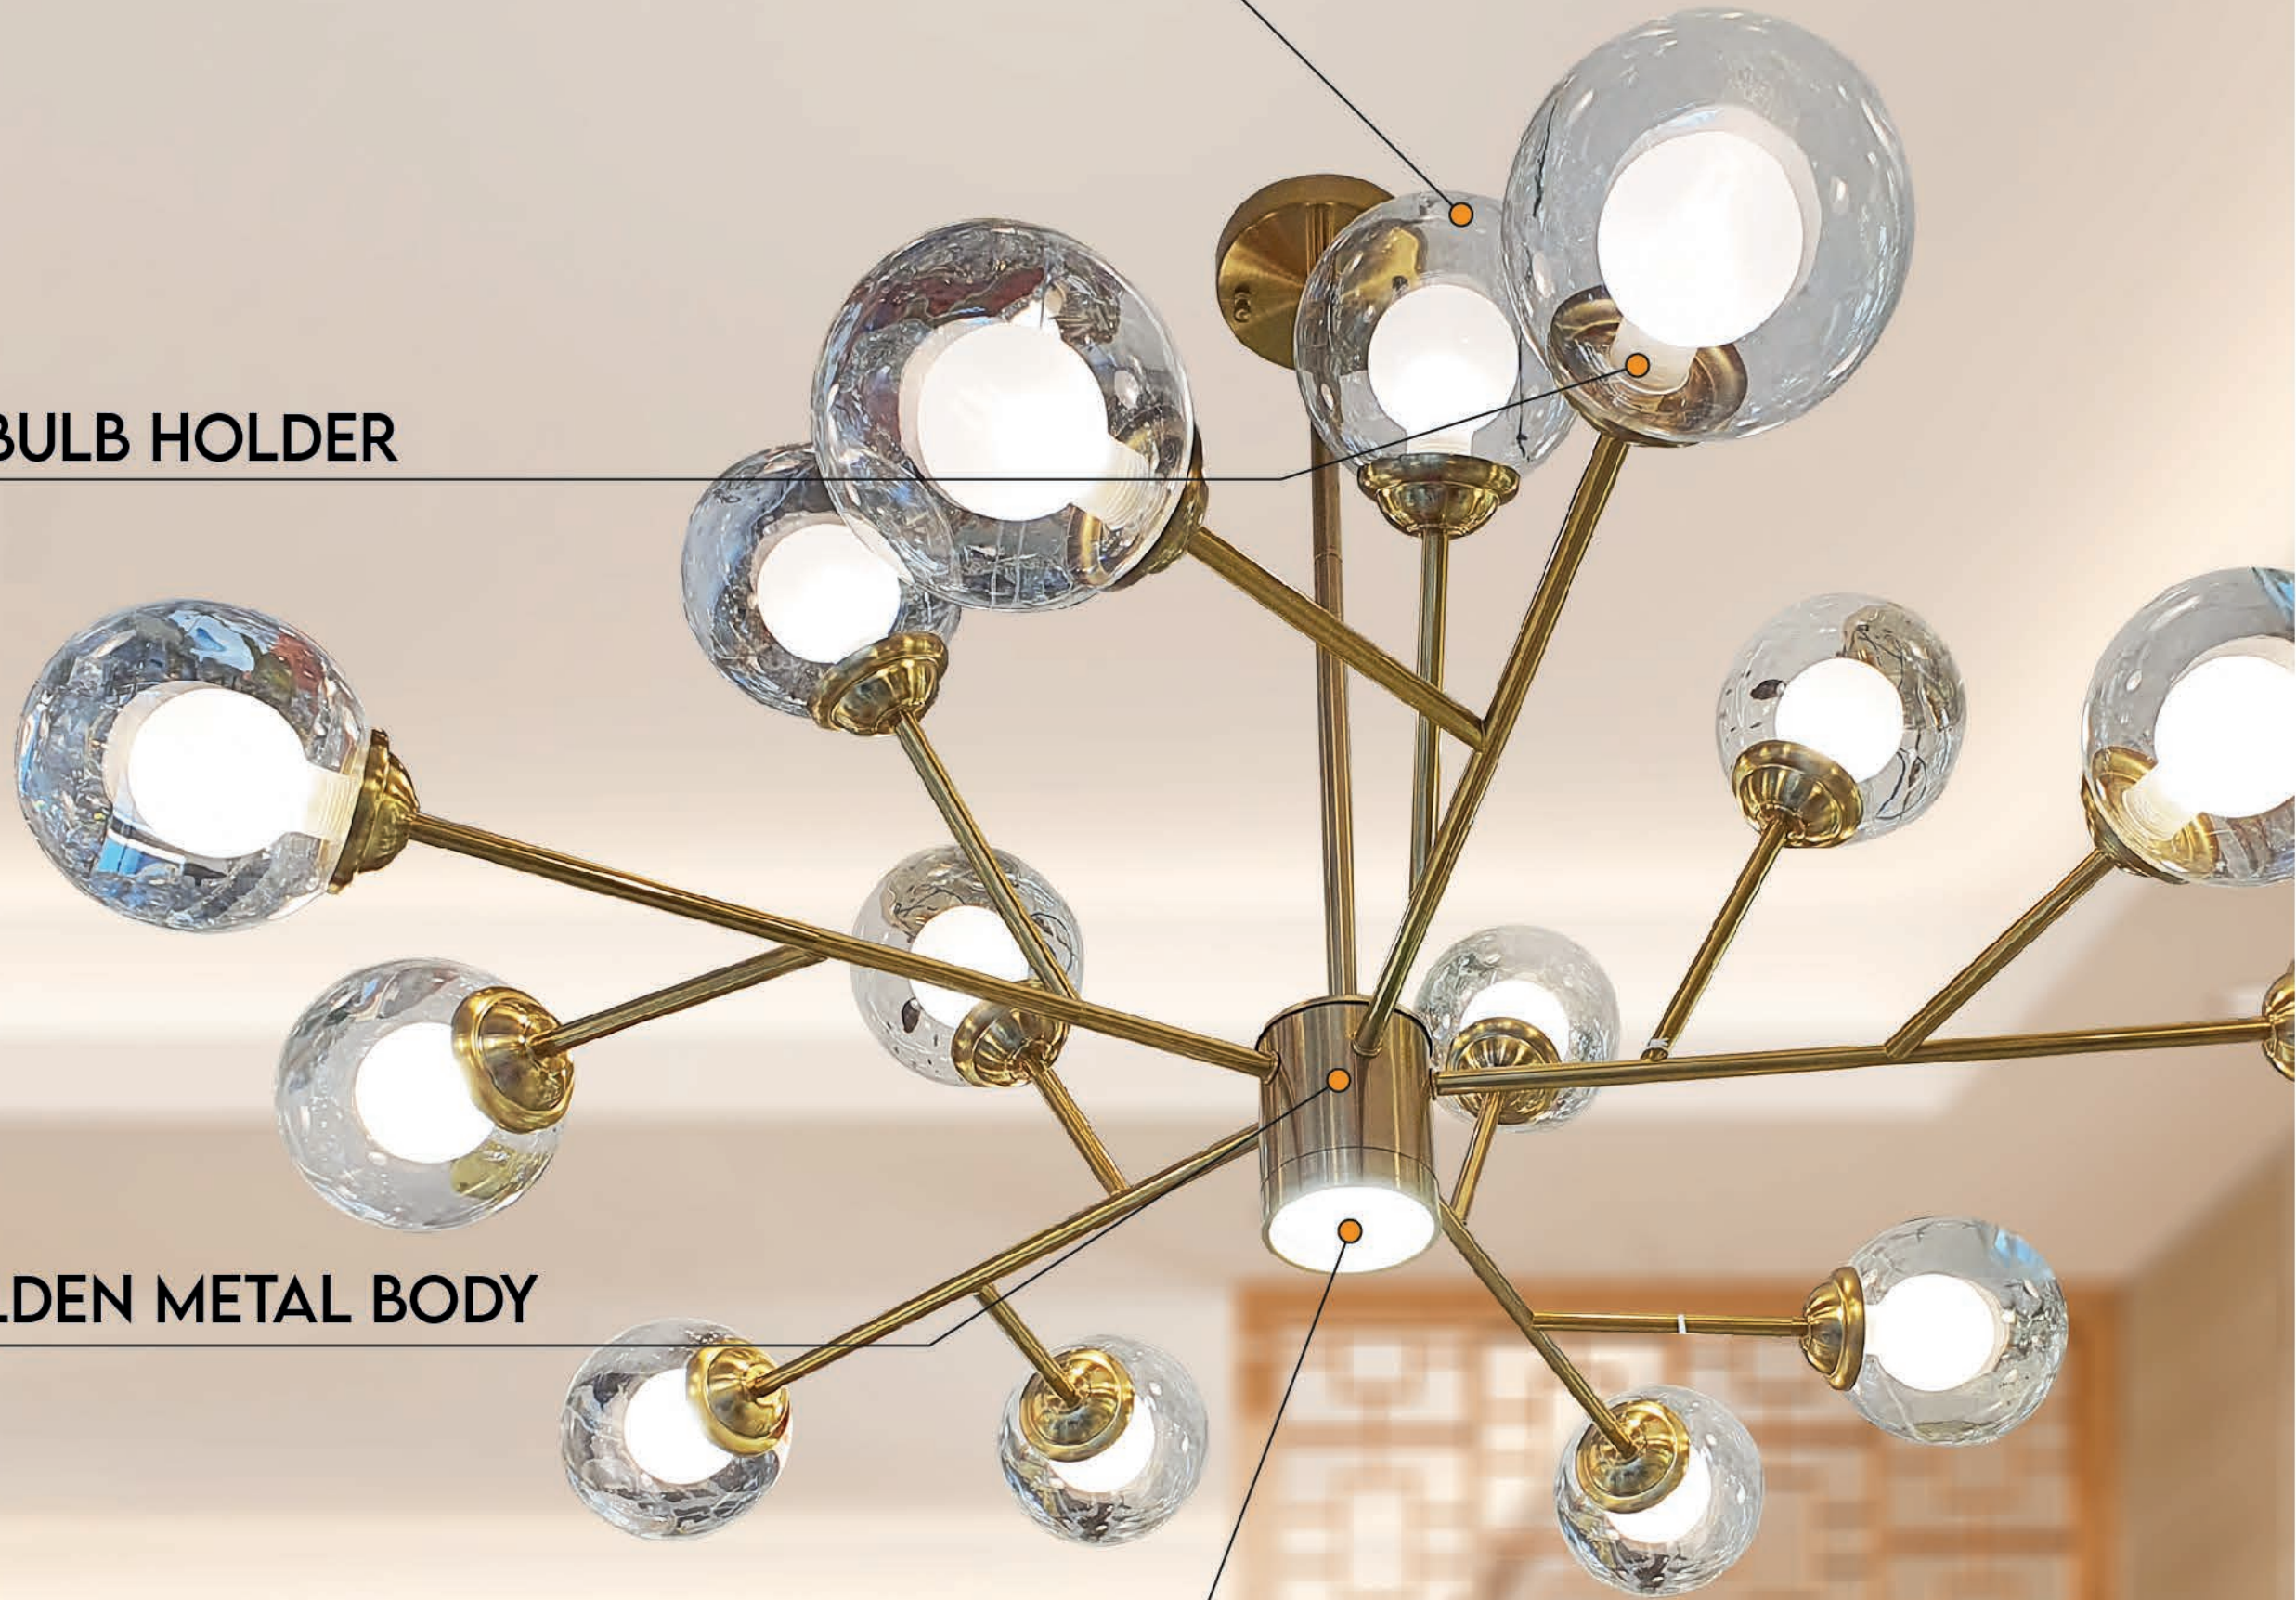

LUXURY LIGHT
TARGET
SINCE 1980
light your life

Item No. A6027/15H GD

LUXURY LIGHT
TARGET
SINCE 1980
light your life

Item No. A6027/15H GD

CLEAR GLASS

G9 BULB HOLDER

GOLDEN METAL BODY

BRIGHT LED ROUND

TWO MODELS AVAILABLE
A6027/15H GD (15 BULB)
A6030/12H GD (12 BULB)