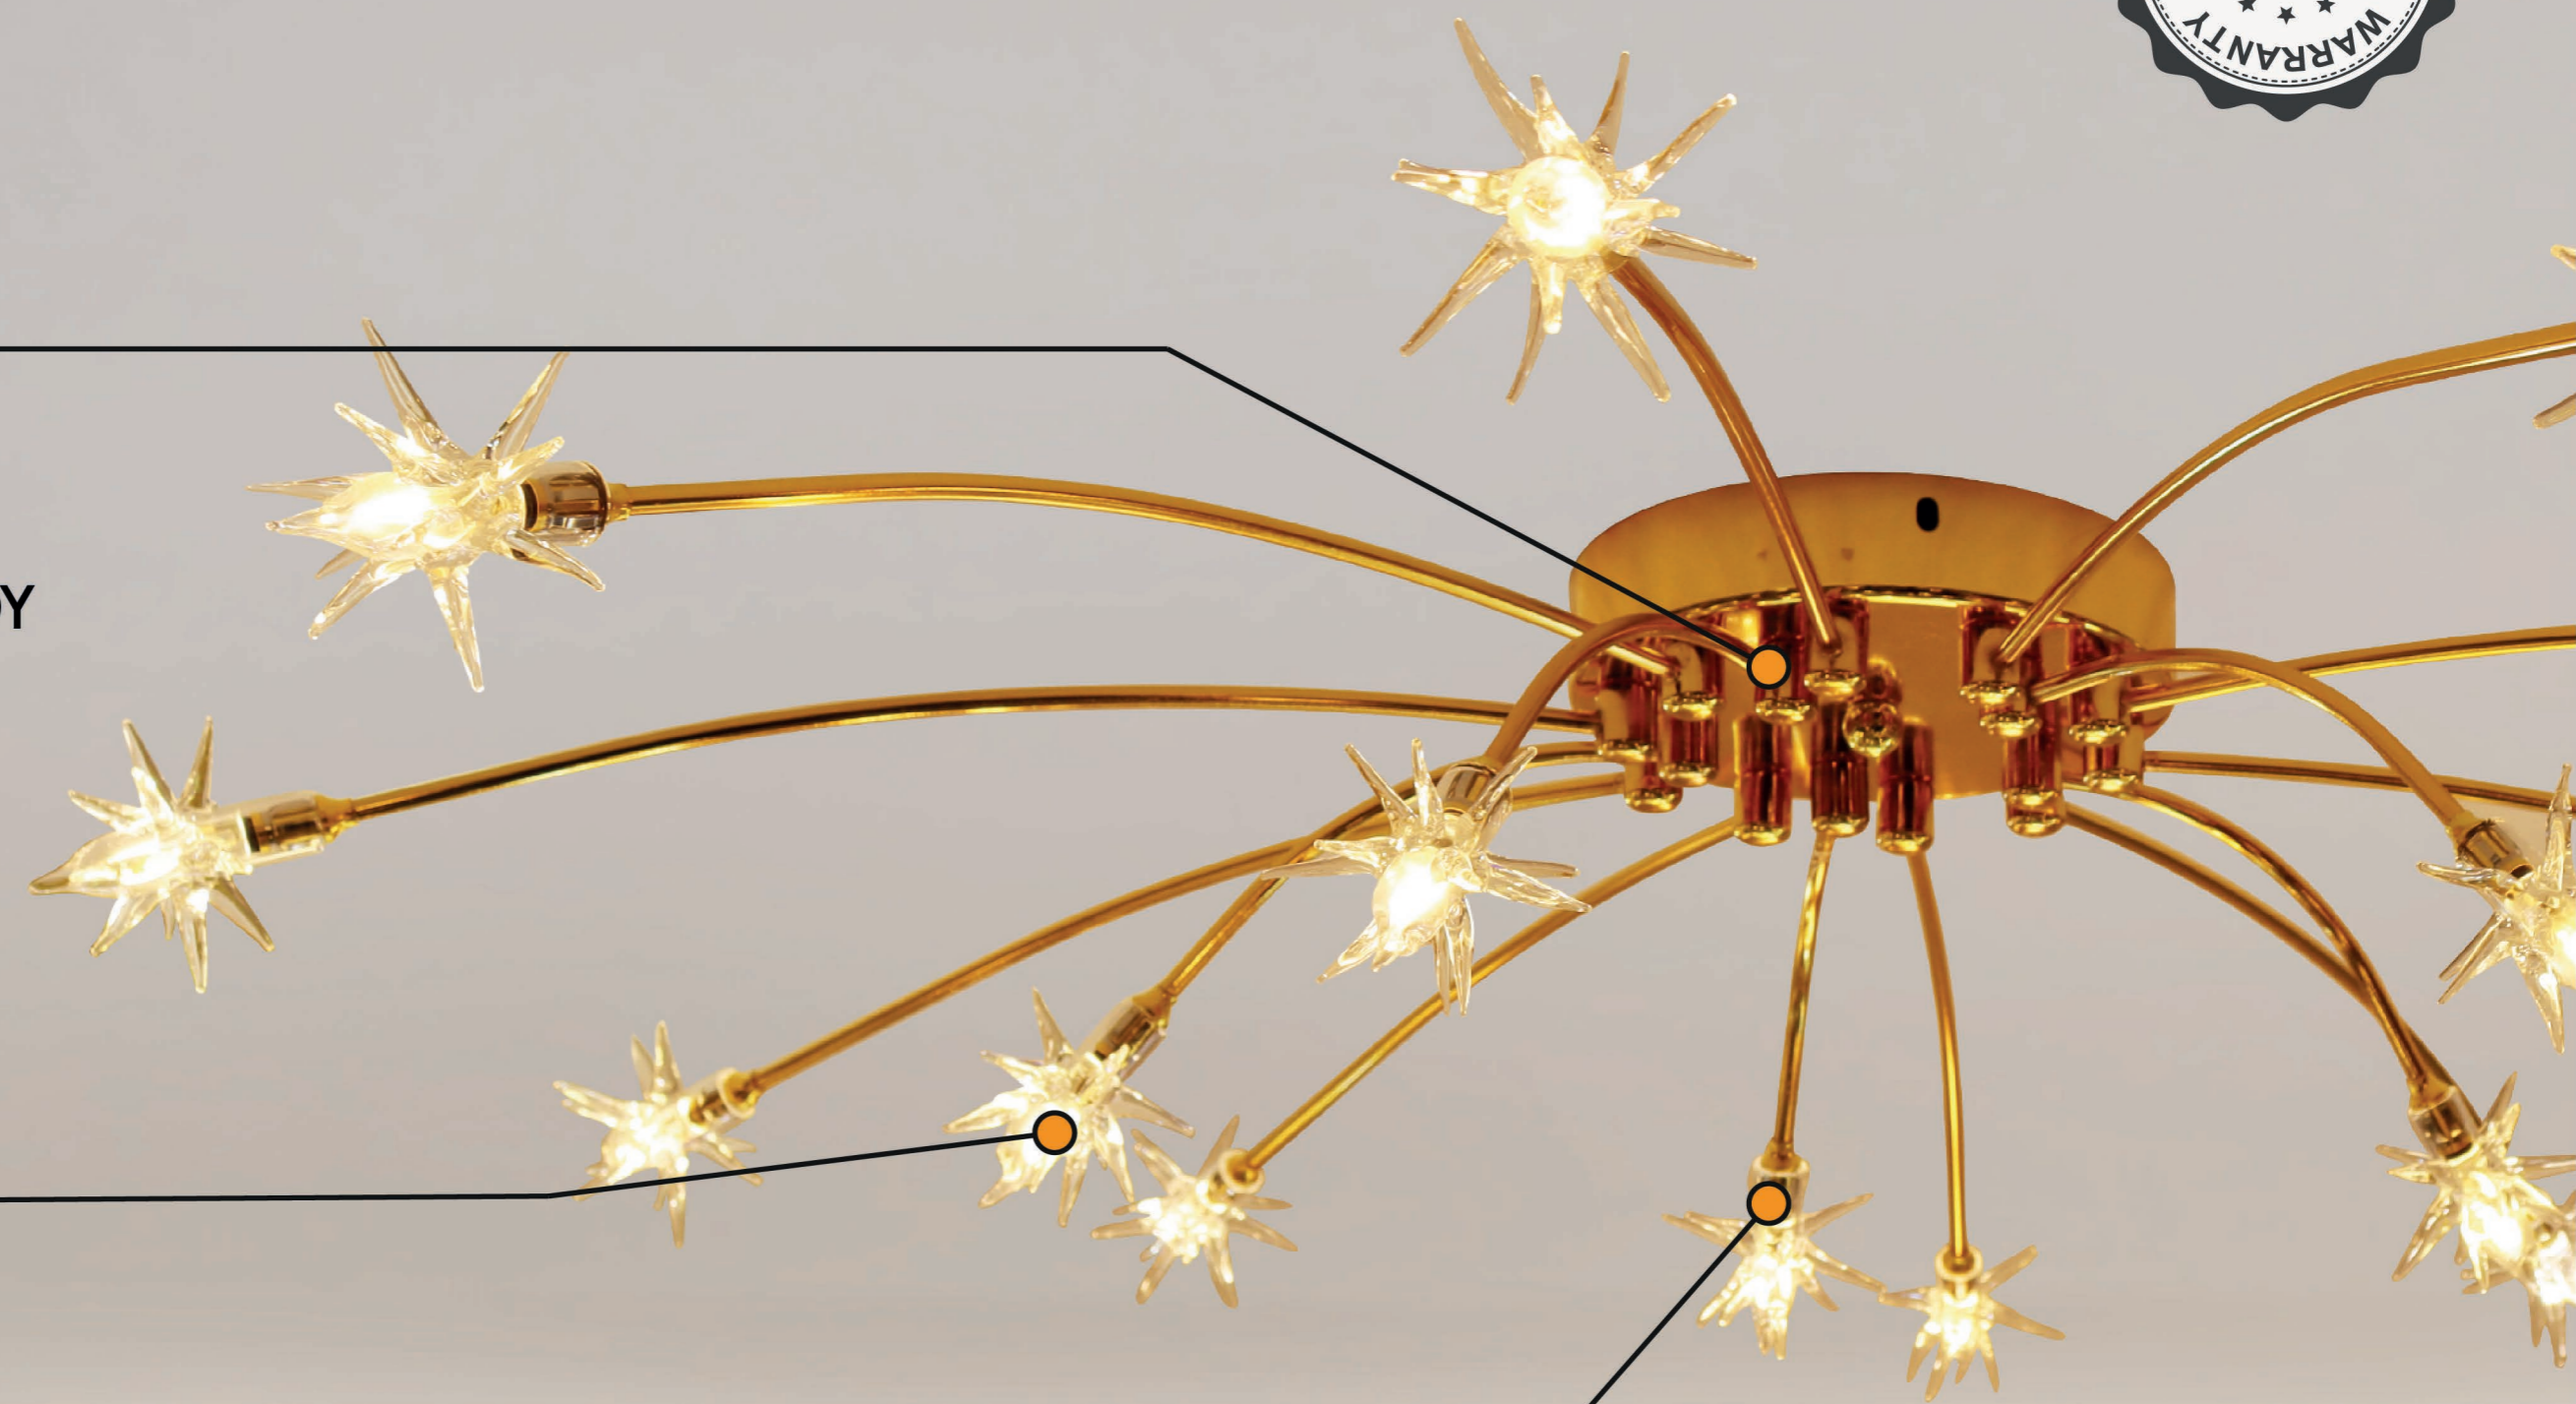

**LUXURY LIGHT**  
**TARGET**  
SINCE 1980  
light your life

Item No. A6112-15

**LUXURY LIGHT**  
**TARGET**  
SINCE 1980  
light your life

GOLDEN METAL BODY

STAR MODEL CRYSTAL

G9 BULB HOLDER

LUXURY LIGHT  
**TARGET**  
SINCE 1980  
light your life