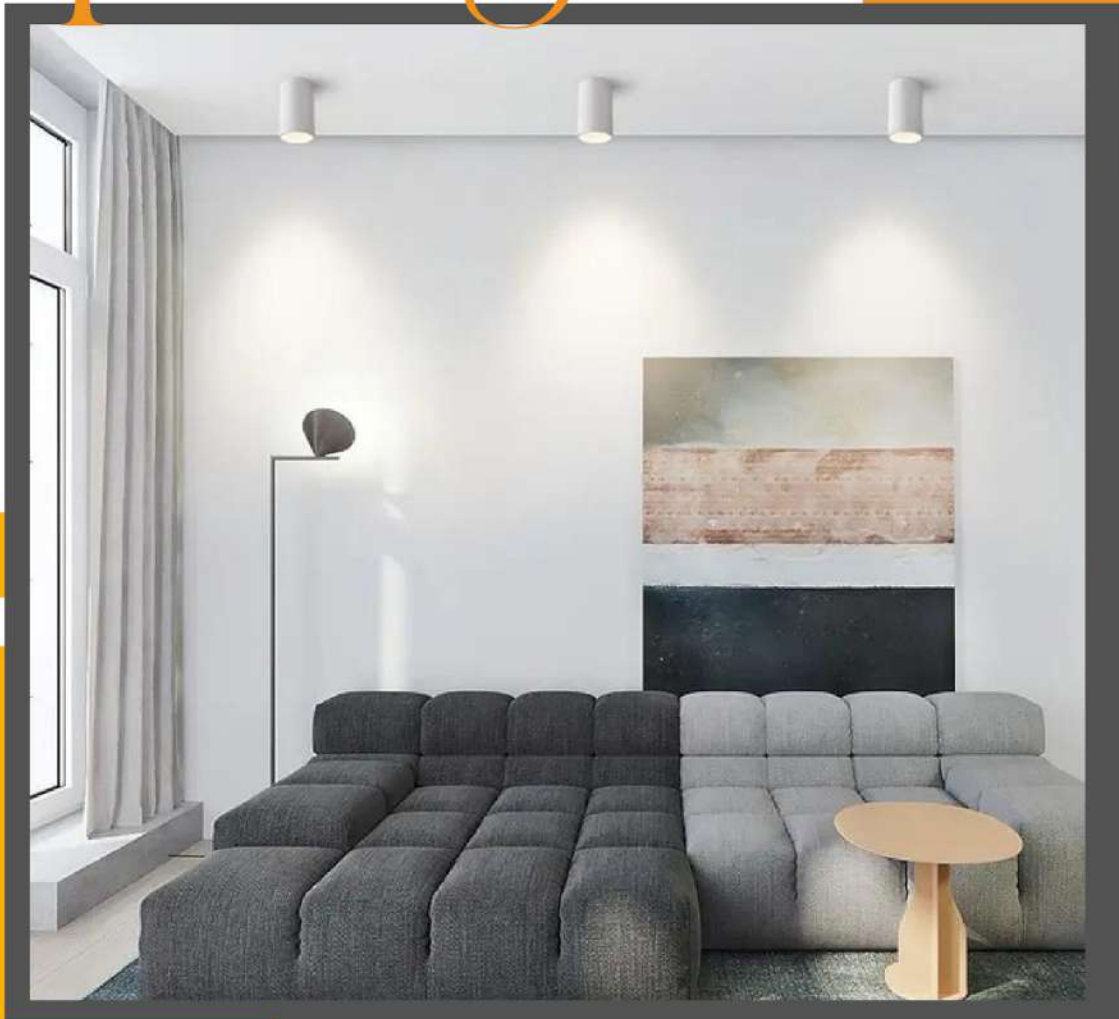

CE FC RoHS

LED Spotlights

**LUXURY LIGHT
TARGET**
SINCE 1980
light your life

www.luxurylight.ae