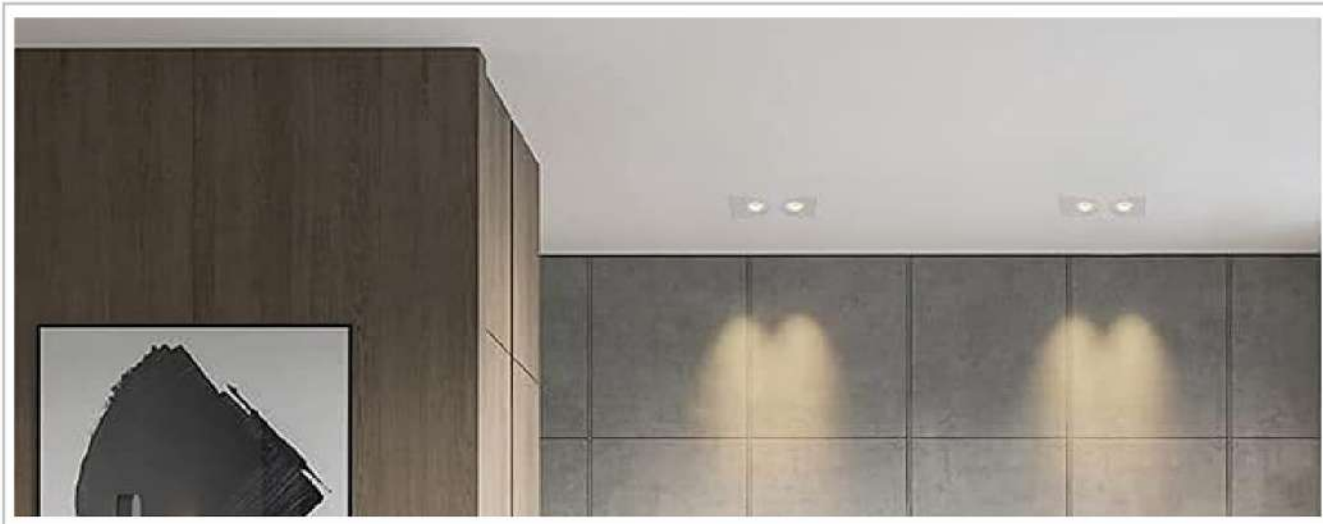

CAPITAL MALL - CHINA CENTER

1st Floor, Shop No. BB031 & BB032, Mohamed Bin
Zayed City, Abu Dhabi, UAE
PHONE: 02-884-4099

Item No: YG-CA46

Details:

Body Color: White
 Body Material: Aluminum, Tempered Glass
 Light Color Temperature: 3000K, 6500K
 Wattage: 12W, 7W
 Voltage: AC85-265V
 Life Span: 30000-50000hrs
 Beam Angle: 15°
 Warranty: 2 Years