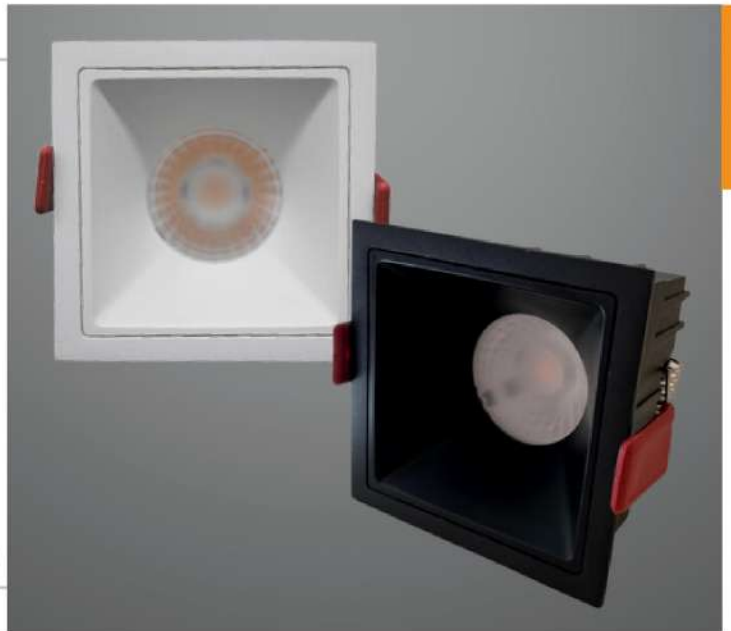

Item No: SL-12WCOB-3000K

Details:

Body Color: White, Black
Body Material: Acrylic, Aluminum
Dimension: L82*W85*H63mm
Light Color Temperature: 3000K
Voltage: Output:AC85-265V
Wattage: 12W
Warranty: 2 Years