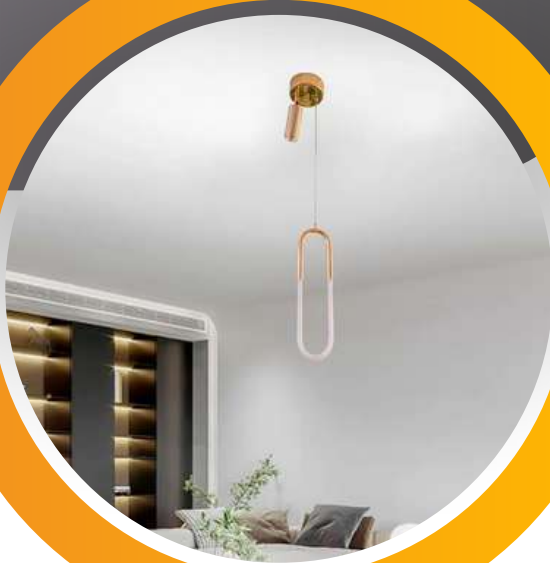

LUXURY LIGHT
TARGET
SINCE 1980
light your life

Hanging Pendant Light

ITEM NO: JS5027

**SHOP
NOW**

2 YEARS
WARRANTY

www.luxurylight.ae

Follow us:      

SCAN ME

ITEM NO: JS5027

Product Details

Body Material: Aluminium, Acrylic
 Body Color: Antique Brass, Chrome, Black
 Dimensions: W:10 x L:120 CM
 Color Light Temperature: 3000K
 Voltage: AC85-240V 50~60Hz
 Warranty: 2 Years