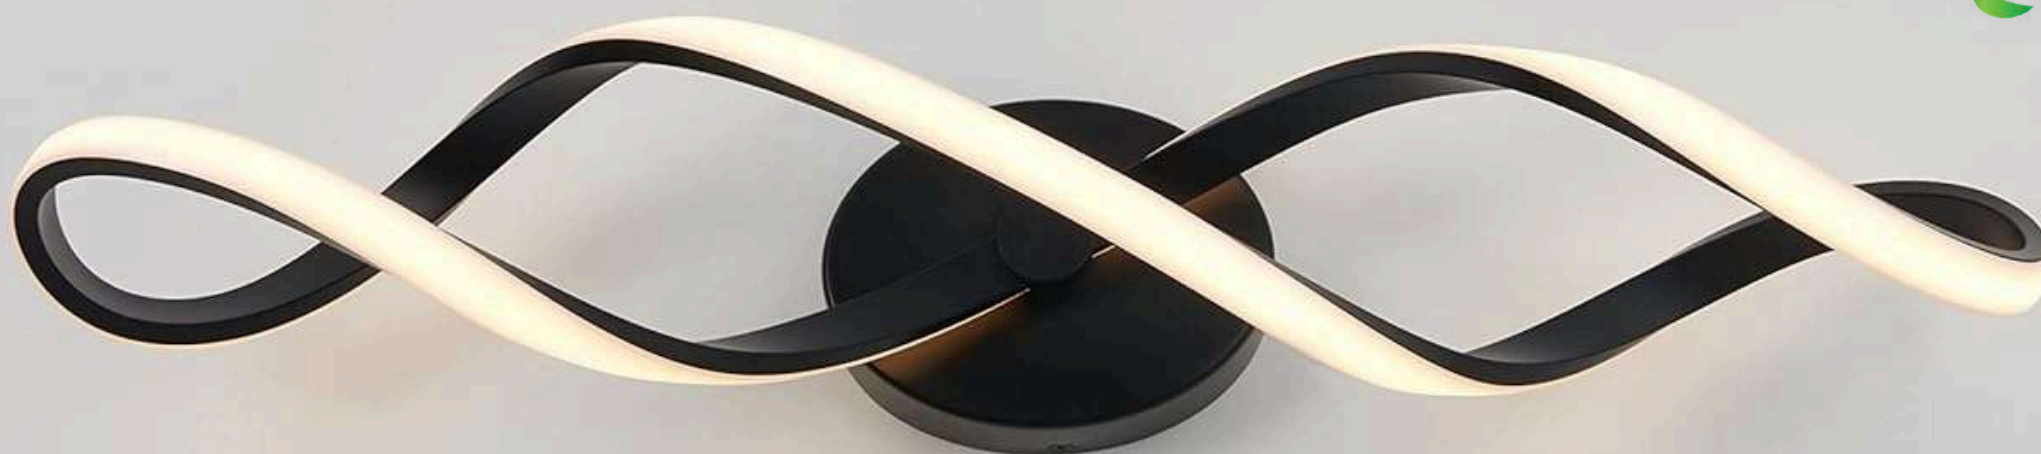

INDOOR WALL LIGHTS

PRODUCT ID: 9612-600MM

Enhance Your **Wall Decor**

WWW.LUXURYLIGHT.AE

INDOOR WALL LIGHTS

LED INTEGRATED

1300 LUMENS

DIMMABLE

EASY INSTALLATION
Safety hook included

50 000 HOURS

WWW.LUXURYLIGHT.AE

**ALUMINUM WITH
BLACK
FINISH**

**RUBBER
DIFFUSER**
No bulbs required

INTEGRATED
LED

**2
YEARS**
WARRANTY