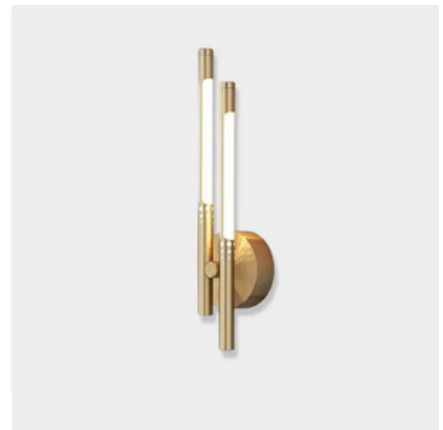

HQ9122-B1

New Arrivals

640136-5B

Wall Light

640136-2B

Wall Light

**SA674 SPW RK-
WW**

Wall Light

**SA674 RAB RK-
WW**

Wall Light

SA674 AB RK-WW

Wall Light

A64

Wall Light

9270

LIGHTING

Wall Light

A38

Wall Light

A37

Wall Light

A39

Wall Light

9269