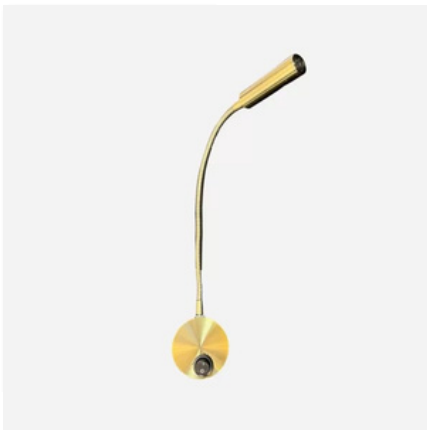

New Arrivals
8357-LC

New Arrivals
8357-LS

New Arrivals
8357-LR

New Arrivals
2885

LIGHTING

New Arrivals

9125-2

New Arrivals

HQ9122-B1

New Arrivals

640136-5B

Wall Light

640136-2B

Wall Light

**SA674 SPW RK-
WW**

Wall Light

**SA674 RAB RK-
WW**

Wall Light

SA674 AB RK-WW

Wall Light

A64

Wall Light

9270

LIGHTING

Wall Light

A38

Wall Light

A37

Wall Light

A39

Wall Light

9269