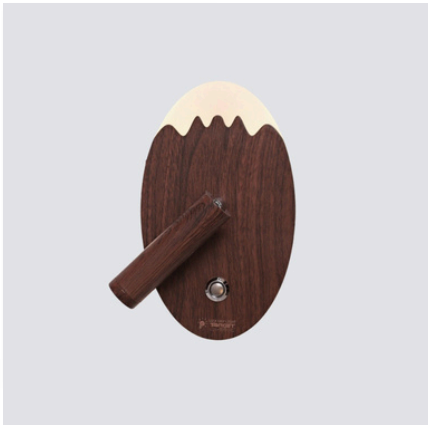

INDOOR

Catalog

WALL LIGHTING

LIGHTING

Wall Light
WB-2138

Wall Light
WB-2138

Wall Light
WB-2138

Wall Light
WB-2138

Wall Light
WB-2138

Wall Light
WB-2138

Wall Light
WB-2138

Wall Light
WB-2138

Wall Light
B4121-H500-GD

LIGHTING

Wall Light

84207-WALL LAMP-2-GD

Wall Light

83616-180*290

Wall Light

84217-WALL LAMP-GD

Wall Light

23045-WALL LAMP GD

Wall Light

82215-D120*260