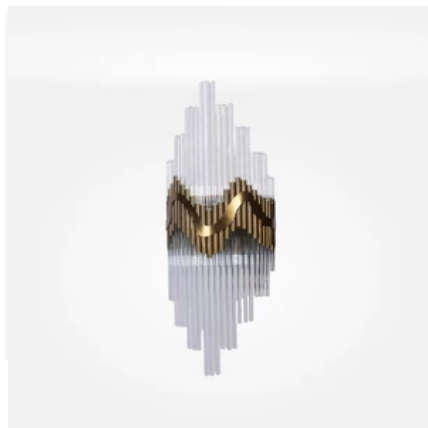

LIGHTING

Wall Light
8801

Wall Light
82262-BK+CL

Wall Light
82263 GD

Wall Light
7076-B

Wall Light
WB-2138

Wall Light
ABM-3860

Wall Light
2858

Wall Light
9521

Wall Light
8803

LIGHTING

Wall Light
8804

New Arrivals
2859

New Arrivals
2886

New Arrivals
2845

New Arrivals
9520

New Arrivals
8357-LC

New Arrivals
8357-LS

New Arrivals
8357-LR

New Arrivals
2885

LIGHTING

New Arrivals

9125-2

New Arrivals