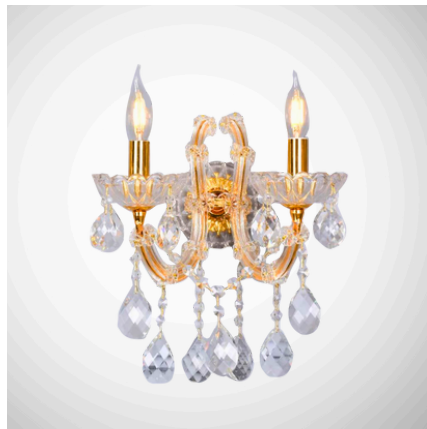

Wall Light
9128

Wall Light
W001-GD

Wall Light
B028 GD

Wall Light
9122-B3

Wall Light
301-B2

Wall Light
9122-B1

DUBAI - ABU DHABI - SHARJAH

Visit Our Website
www.luxurylight.ae