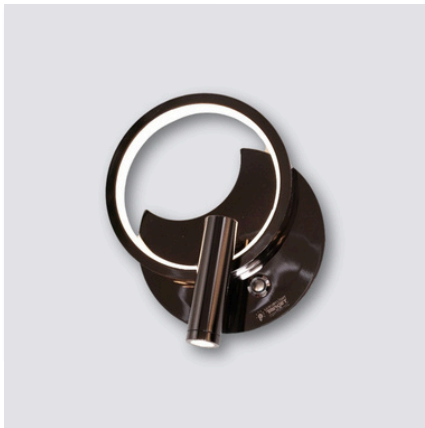

INDOOR

Catalog

WALL LIGHTING

LIGHTING

Wall Light
WB-2138

Wall Light
WB-2138

Wall Light
WB-2138

Wall Light
WB-2138

Wall Light
WB-2138

Wall Light
WB-2138

Wall Light
WB-2138

Wall Light
WB-2138

Wall Light
B4121-H500-GD

LIGHTING

Wall Light

84207-WALL LAMP-2-GD

Wall Light

83616-180*290

Wall Light

84217-WALL LAMP-GD

Wall Light

23045-WALL LAMP GD

Wall Light

82215-D120*260