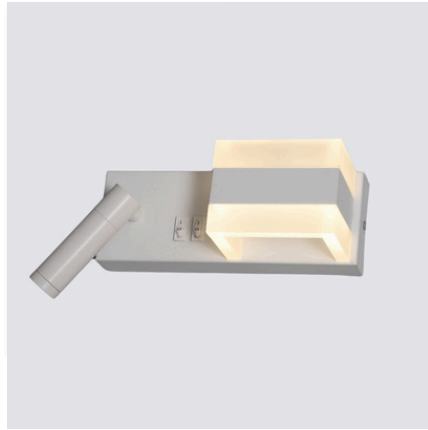

INDOOR

Catalog

WALL LIGHTING

LIGHTING

Wall Light
WB-2138

Wall Light
WB-2138

Wall Light
WB-2138

Wall Light
WB-2138

Wall Light
WB-2138

Wall Light
WB-2138

Wall Light
WB-2138

Wall Light
WB-2138

Wall Light
B4121-H500-GD

LIGHTING

Wall Light

84207-WALL LAMP-2-GD

Wall Light

83616-180*290

Wall Light

84217-WALL LAMP-GD

Wall Light

23045-WALL LAMP GD

Wall Light

82215-D120*260