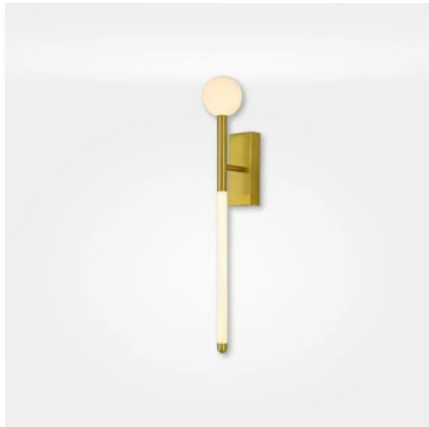

Wall Light

LD2020613-20

Wall Light

9751-L

Wall Light

9714-L-710mm

Wall Light

9737

LIGHTING

Wall Light
8801

Wall Light
82262-BK+CL

Wall Light
82263 GD

Wall Light
7076-B

Wall Light
WB-2138

Wall Light
ABM-3860

Wall Light
2858

Wall Light
9521

Wall Light
8803

LIGHTING

Wall Light
8804

New Arrivals
2859

New Arrivals
2886

New Arrivals
2845

New Arrivals
9520

New Arrivals
8357-LC

New Arrivals
8357-LS

New Arrivals
8357-LR

New Arrivals
2885

LIGHTING

New Arrivals

9125-2

New Arrivals