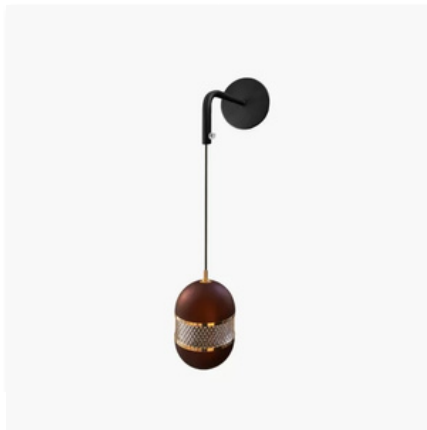

New Arrivals
8357-LC

New Arrivals
8357-LS

New Arrivals
8357-LR

New Arrivals
2885

LIGHTING

New Arrivals

9125-2

New Arrivals

HQ9122-B1

New Arrivals

640136-5B

Wall Light

640136-2B

Wall Light

**SA674 SPW RK-
WW**

Wall Light

**SA674 RAB RK-
WW**

Wall Light

SA674 AB RK-WW

Wall Light

A64

Wall Light

9270

LIGHTING