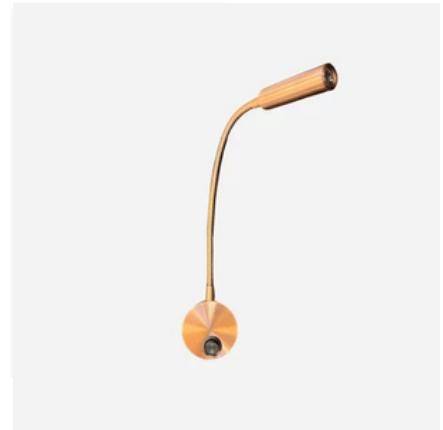

Wall Light
9521

Wall Light
8803

LIGHTING

Wall Light
8804

New Arrivals
2859

New Arrivals
2886

New Arrivals
2845

New Arrivals
9520

New Arrivals
8357-LC

New Arrivals
8357-LS

New Arrivals
8357-LR

New Arrivals
2885

LIGHTING

New Arrivals

9125-2

New Arrivals

HQ9122-B1

New Arrivals

640136-5B

Wall Light

640136-2B

Wall Light

**SA674 SPW RK-
WW**

Wall Light

**SA674 RAB RK-
WW**

Wall Light

SA674 AB RK-WW

Wall Light

A64

Wall Light

9270

LIGHTING