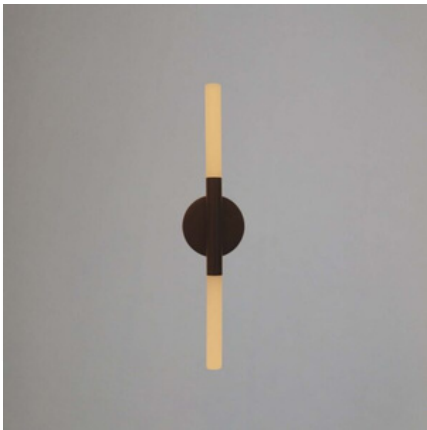

Wall Light
8507-1

Wall Light
BY2818-250

Wall Light
A11-USB WH

Wall Light
A06 BK

LIGHTING

Wall Light
A06 WH

Wall Light
9623-2A

Wall Light
9094

Wall Light
9128

Wall Light
W001-GD

Wall Light
B028 GD

Wall Light
9122-B3

Wall Light
301-B2

Wall Light
9122-B1

DUBAI - ABU DHABI - SHARJAH

Visit Our Website
www.luxurylight.ae