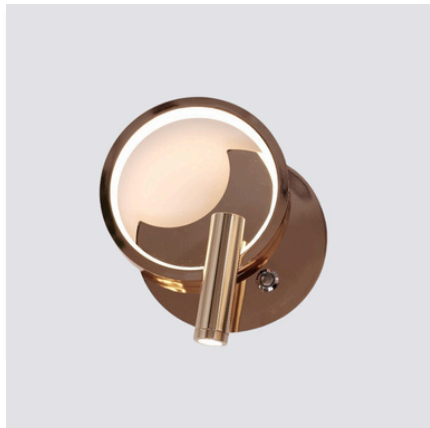

INDOOR

Catalog

WALL LIGHTING

LIGHTING

Wall Light
WB-2138

Wall Light
WB-2138

Wall Light
WB-2138

Wall Light
WB-2138

Wall Light
WB-2138

Wall Light
WB-2138

Wall Light
WB-2138

Wall Light
WB-2138

Wall Light
B4121-H500-GD

LIGHTING

Wall Light

84207-WALL LAMP-2-GD

Wall Light

83616-180*290

Wall Light

84217-WALL LAMP-GD

Wall Light

23045-WALL LAMP GD

Wall Light

82215-D120*260

Wall Light

LD2020613-20

Wall Light

9751-L

Wall Light

9714-L-710mm

Wall Light

9737